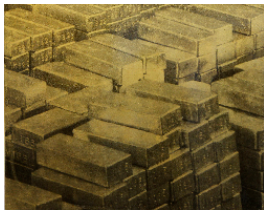

Charles Lutz

Gold VI (Commodity Painting),
2012
Enamel and 23KT gold on canvas
over panel
24 x 30 in. (61 x 76.2 cm)
Inv# LUTCH130