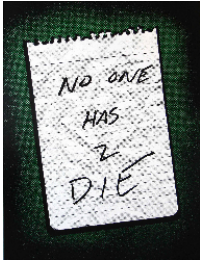

Inv# LUTCH094

Charles Lutz

Mask (3 Holes), 2012

Stainless Steel

Life size

Ed. 1 / 3

Inv# LUTCH120.1

Charles Lutz
Mask (One Hole), 2012
Stainless Steel
Life size
Ed. 1 / 3
Inv# LUTCH119.1

Charles Lutz
Load, 2012
Oil on canvas
72 x 96 in. (182.9 x 243.8 cm)
Inv# LUTCH121

Charles Lutz
No One Has 2 Die, 2012
Acrylic and enamel on canvas
62.5 x 47.5 in. (158.8 x 120.7 cm)
Inv# LUTCH086

Charles Lutz
Do What I Say, 2012
Acrylic and enamel on canvas
62.5 x 47.5 in. (158.8 x 120.7 cm)
Inv# LUTCH118