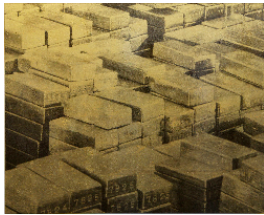

Charles Lutz
Portrait of Gentlemen IV, 2012
Acrylic and enamel on canvas
24 x 30 in. (61 x 76.2 cm)
Inv# LUTCH083

Charles Lutz

Portrait of Gentlemen II, 2012
Acrylic and enamel on canvas
24 x 30 in. (61 x 76.2 cm)
Inv# LUTCH062

Charles Lutz

Give Me Everything, 2012
Acrylic and enamel on canvas
48 x 63 in. (121.9 x 160 cm)
Inv# LUTCH093

Charles Lutz

Gold IV (Commodity Painting),
2012
Enamel and 23KT gold on canvas
over panel
24 x 30 in. (61 x 76.2 cm)
Inv# LUTCH128