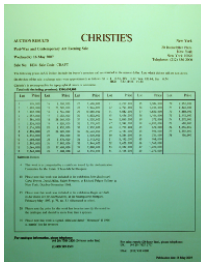

Charles Lutz

Gold VI (Commodity Painting),
2012
Enamel and 23KT gold on canvas
over panel
24 x 30 in. (61 x 76.2 cm)
Inv# LUTCH130

Charles Lutz
A Tribute to Robert Rauschenberg (Price List Painting), 2011
 Silkscreen and acrylic on canvas
 40 x 36 in. (101.6 x 91.4 cm)
 Inv# LUTCH117

Charles Lutz
Price List (blue 1977), 2010
 Silkscreen and acrylic on canvas
 34 x 60 in. (86.4 x 152.4 cm)
 overall
 Inv# LUTCH071

Charles Lutz
Price list (Christie's), 2010
 Silkscreen and acrylic on canvas
 80 x 62 in. (203.2 x 157.5 cm)
 Inv# LUTCH131