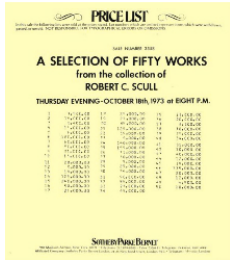

Charles Lutz
A Tribute to Robert Rauschenberg (Price List Painting), 2011
Silkscreen and acrylic on canvas
40 x 36 in. (101.6 x 91.4 cm)
Inv# LUTCH117