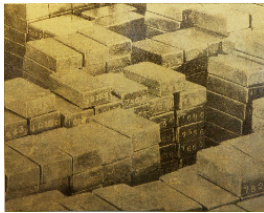

Charles Lutz

Gold V (Commodity Painting),
2012
Enamel and 23KT gold on canvas
over panel
24 x 30 in. (61 x 76.2 cm)
Inv# LUTCH129