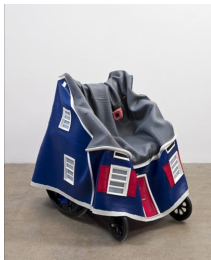

Brian Tolle
Old Glory, 2008
Wheelchair, platinum silicon
rubber
38 x 31 x 31in. (96.5 x 78.7 x
78.7cm)