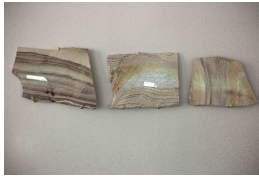

5

**Seçkin Pirim**  
*Spontaneous 9*, 2019  
300 gr. bristol paper cut out  
27.56 x 27.56 x 2.36in. (70 x  
70 x 6cm)

6

**Seçkin Pirim**  
*Bird on the Wire I*, 2018  
300 gr. bristol paper cut out  
33.86 x 81.89 x 5.91in. (86 x 208 x 15cm)

7

**Seçkin Pirim**  
*Library Sculpture*, 2018  
100 pages, metallic paint on  
250 gr bristol paper cut-out  
13.5 x 9.75 x 1.75in. (34.3 x 24.8 x 4.4cm)

8

**Dana Levy**  
*Trucks On Rocks*, 2019  
Video Installation  
9 x 34 x 0.50in. (22.9 x 86.4 x 1.3cm)

9

**Dana Levy**  
*Pipelines and Sinkholes #1*,  
2019  
White Aluminum 11" x 26"  
Floating Shelf ,Rusted 1 gallon  
gasoline can  
,video projector with usb, 3:00  
single Channel video  
5 x 11 x 26in. (12.7 x 27.9 x 66cm)  
Edition 1 of 3 Variant, with 2