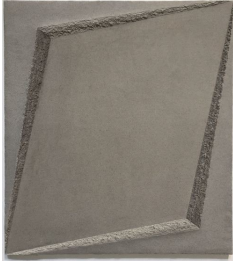

12

Suzanne Song
Inset, 2019
Acrylic and pumice on canvas
60 x 54in. (152.4 x 137.2cm)

13