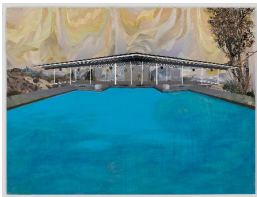

11

**Dana Levy**  
*Pipelines And Sinkholes #3*,  
2019  
White Aluminum 11" x 26"  
Floating Shelf ,Rusted 1 gallon  
gasoline can  
,video projector with usb, 3:00  
single Channel video  
5 x 11 x 26in. (12.7 x 27.9 x 66cm)  
Edition 1 of 3 Variant, with 2

12

**Suzanne Song**  
*Inset*, 2019  
Acrylic and pumice on canvas  
60 x 54in. (152.4 x 137.2cm)

13

**Cheryl Molnar**  
*Malibu*, 2019  
Gouache and mixed media collage  
on wood panel  
48 x 72in. (121.9 x 182.9cm)

14

**Cheryl Molnar**  
*Taken Back*, 2015  
oil painted paper on wood panel  
48 x 48in. (121.9 x 121.9cm)

15

**Cheryl Molnar**  
*Case Study House*, 2019  
archival photo and gouache  
collage on wood panel  
36 x 48in. (91.4 x 121.9cm)